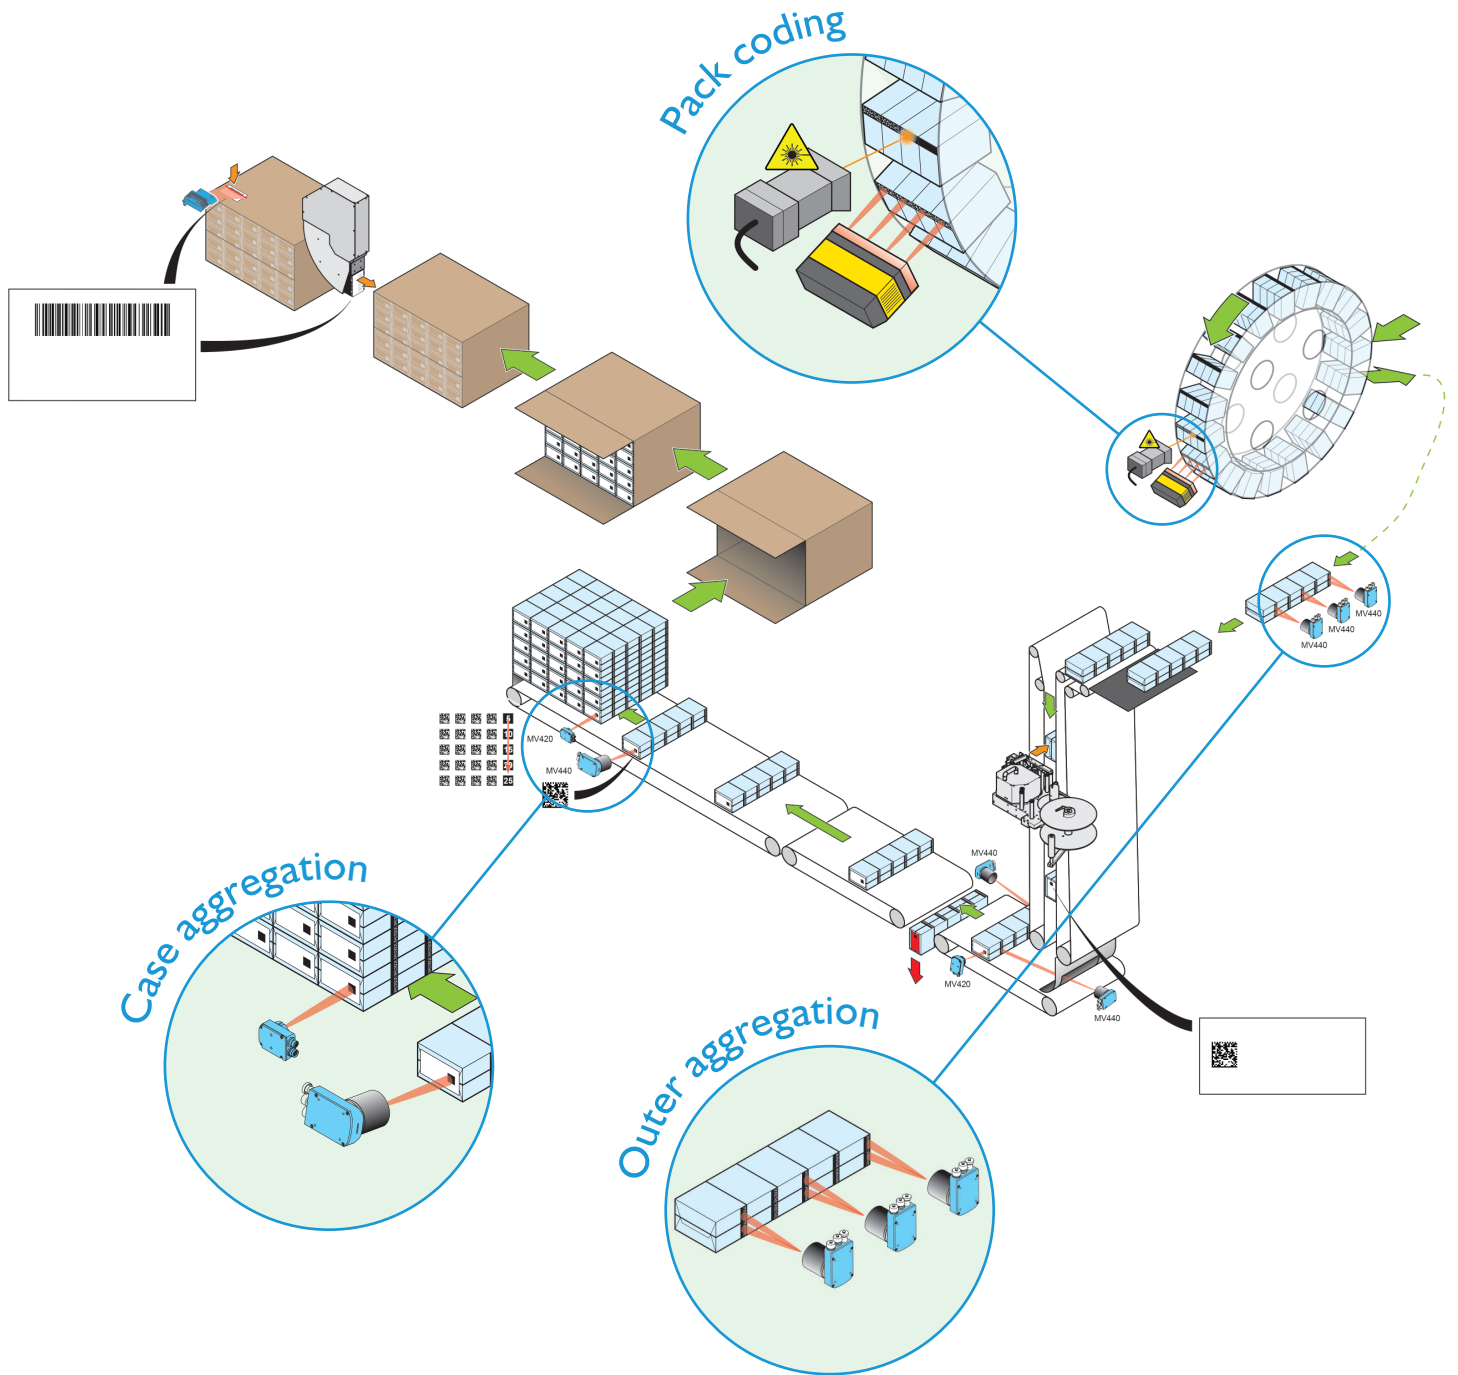

# Trace & Trace solutions

serialisation | coding | aggregation | labelling  
high production speeds and data efficiencies

Specialist engineering to the  
tobacco industry for over 50 years

Over **250** track & trace  
systems installed

In **16** countries  
worldwide

With **99.995%**  
production efficiency

Marden Edwards has experience, in demanding FMCG environments, at providing the automation systems required for serialisation, coding, labelling and aggregation of tobacco products at exceptionally high production speeds with no impact on production efficiencies.

Supplying pack to pallet aggregation for clear wrap and non-clear wrap cartoned bundles, and outer to master case aggregation and labelling, Marden Edwards' Tobacco Tracking & Tracing systems are ready to meet the increasing demands of global legislation.

# Marden Edwards

world class track & trace systems  
for world class tobacco brands

Established for over 50 years, Marden Edwards Limited is a world leader in the design, manufacture and assembly of packaging machinery and Track and Trace systems to the tobacco industry.